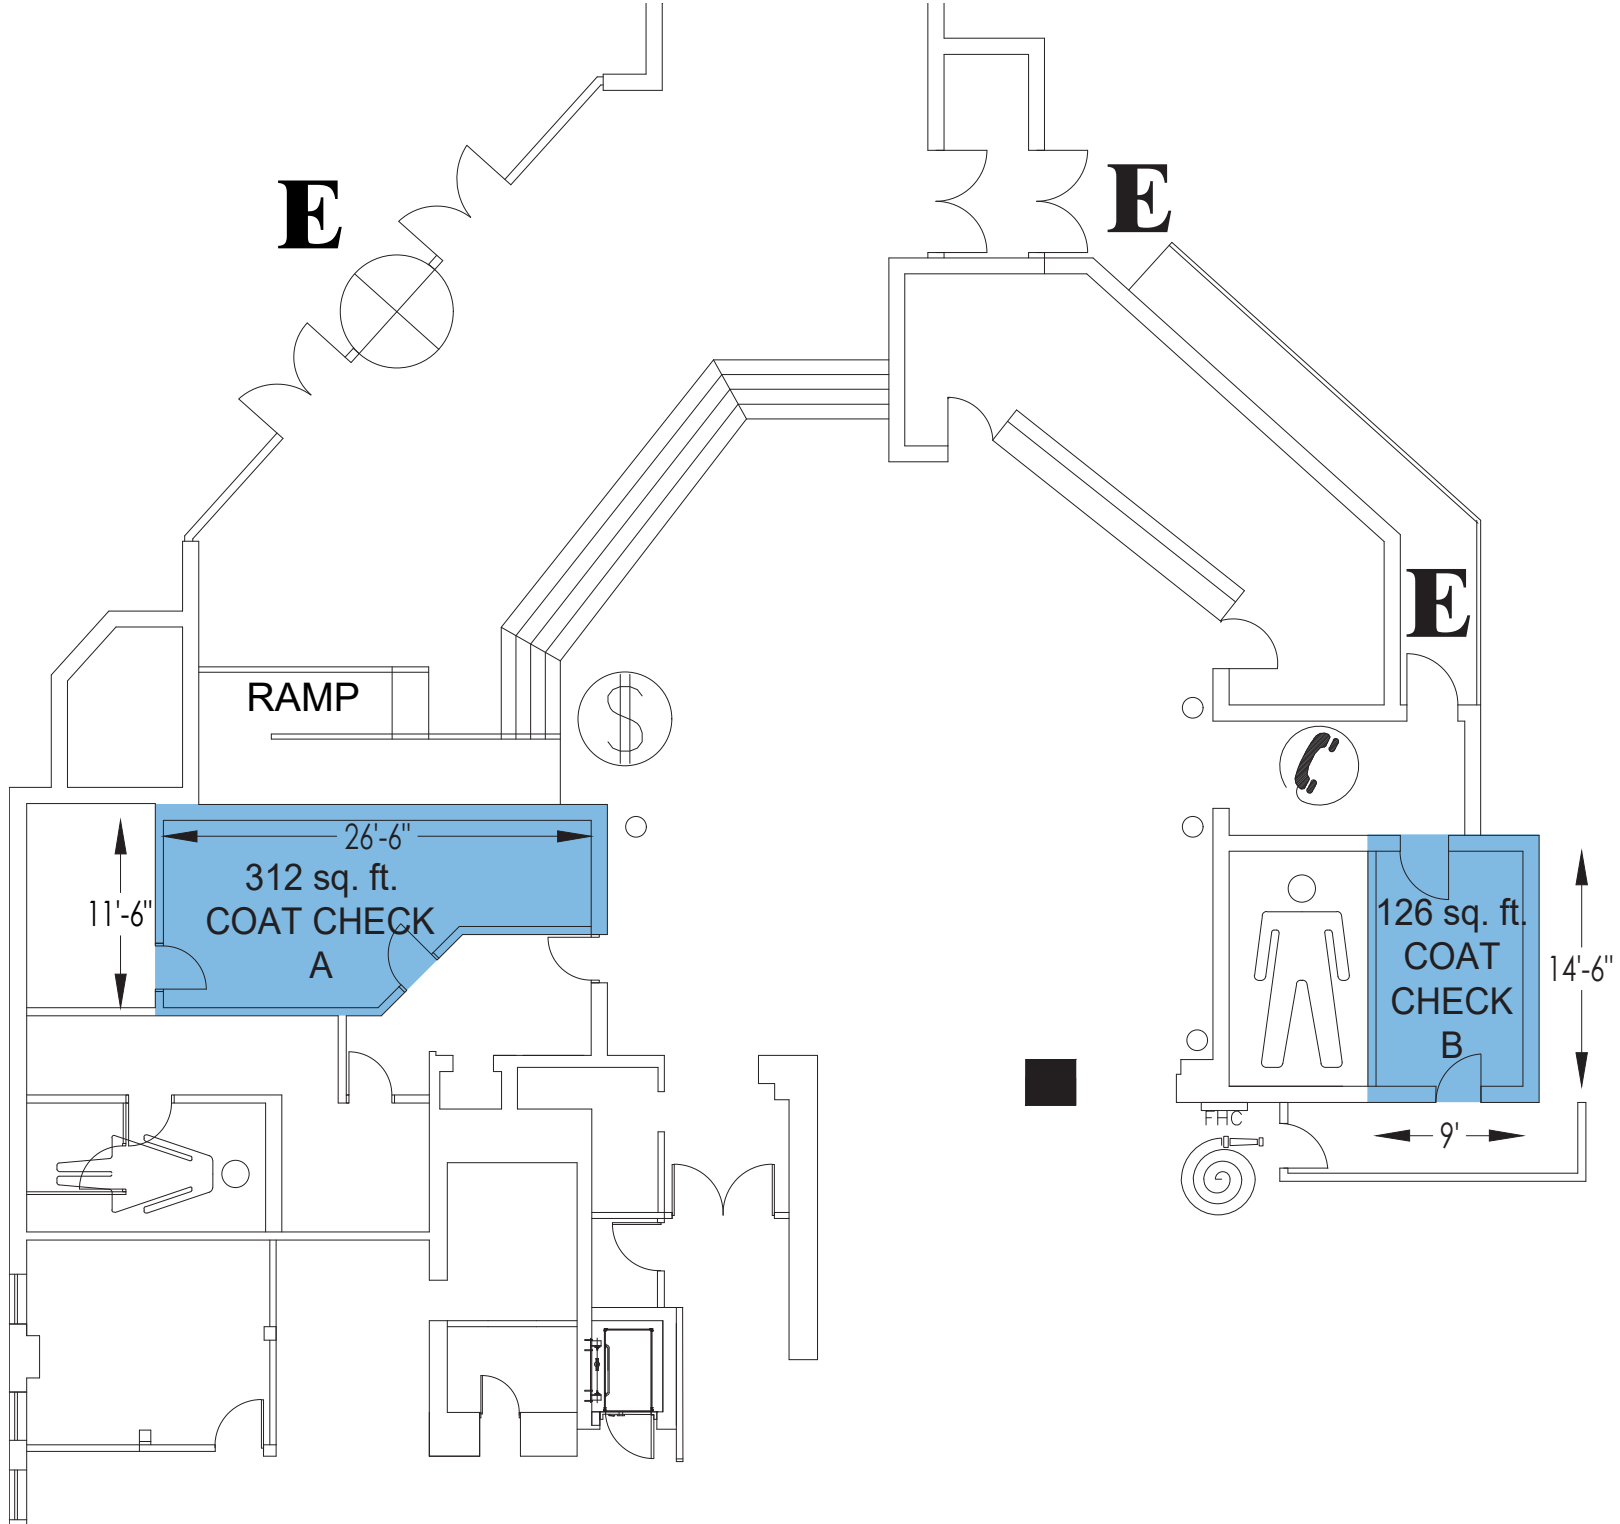

Hall 6 Coat Check

KEY PLAN

© Copyright 2018
This floor plan design remains the exclusive property of **Robinson Show Services Inc.** and should not be reproduced without written permission and/or consent.